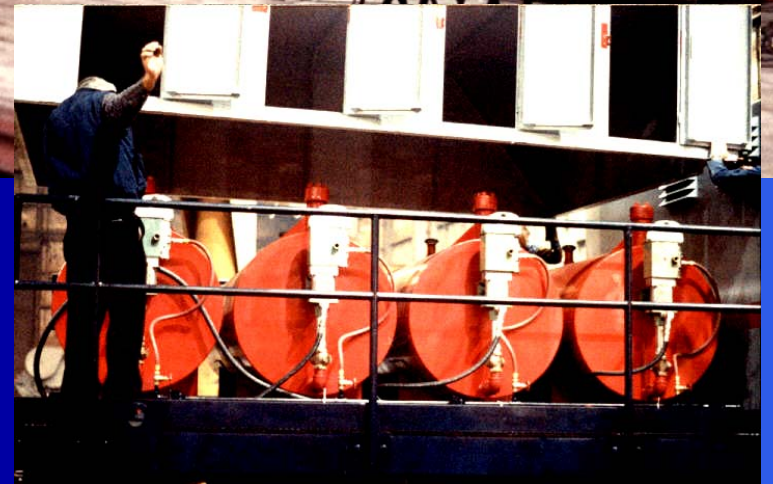

KMC Lube Truck Conversion

- Uses air pressure from your truck, or we can supply an air compressor.
- Save downtime and money on the job site.

KANAWHA

MANUFACTURING COMPANY